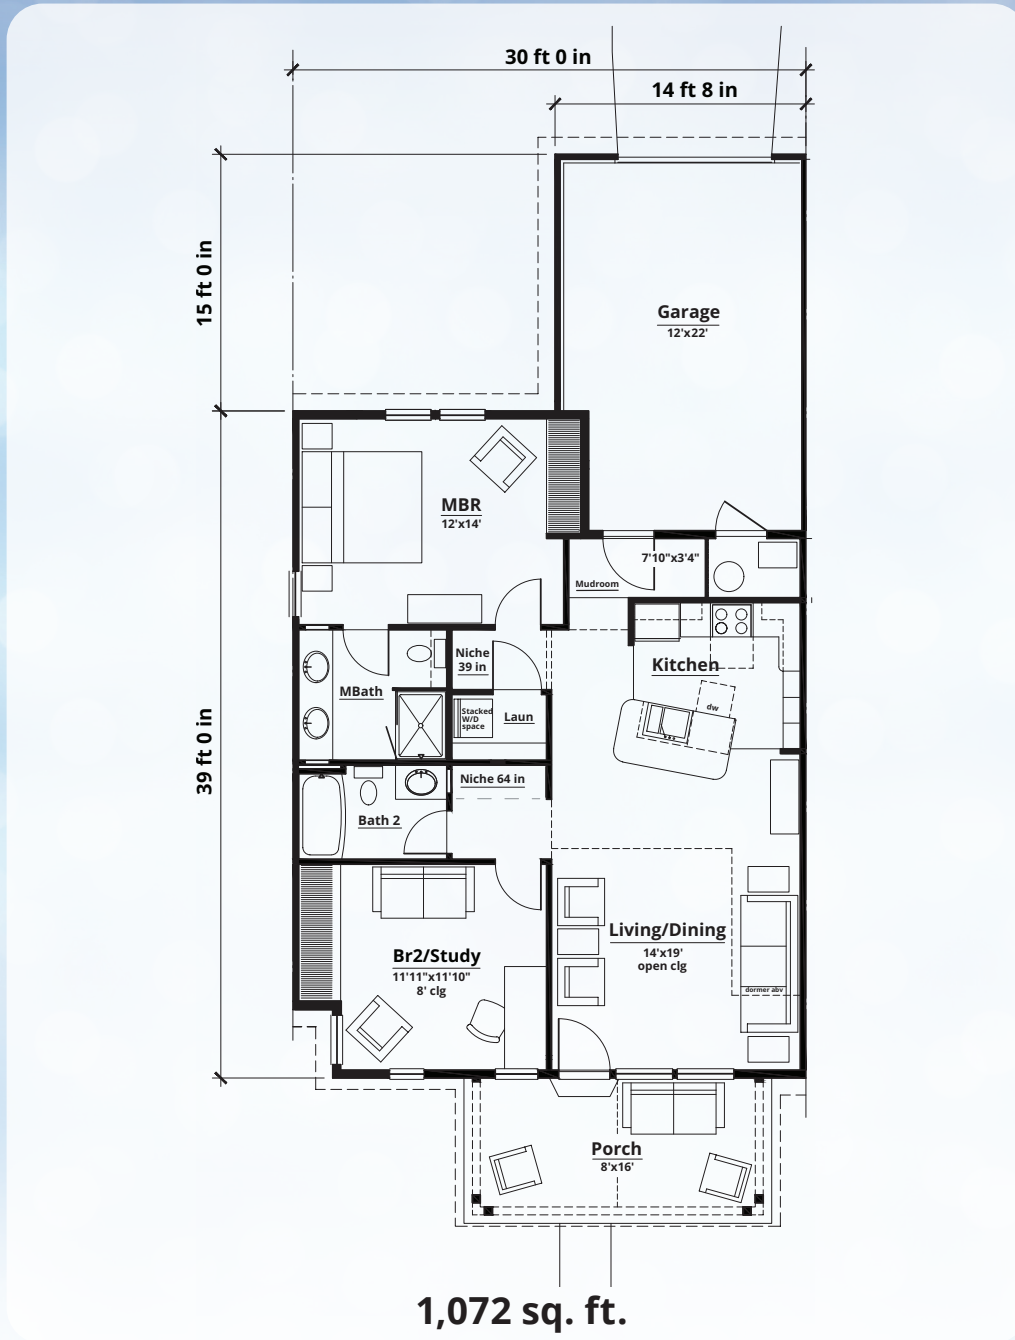

THE HAMLET ON DARBY

Two Bedroom Villa

UNITED CHURCH HOMES
the **HAMLET ON DARBY**

457 South Chillicothe Street | Plain City, OH 43064
614.956.3037

unitedchurchhomes.org/hamlet-on-darby

We do not discriminate based upon race, color, creed, national origin, religion, gender, sexual orientation, gender identity and/or expression, age, disability, genetic information or ancestry.