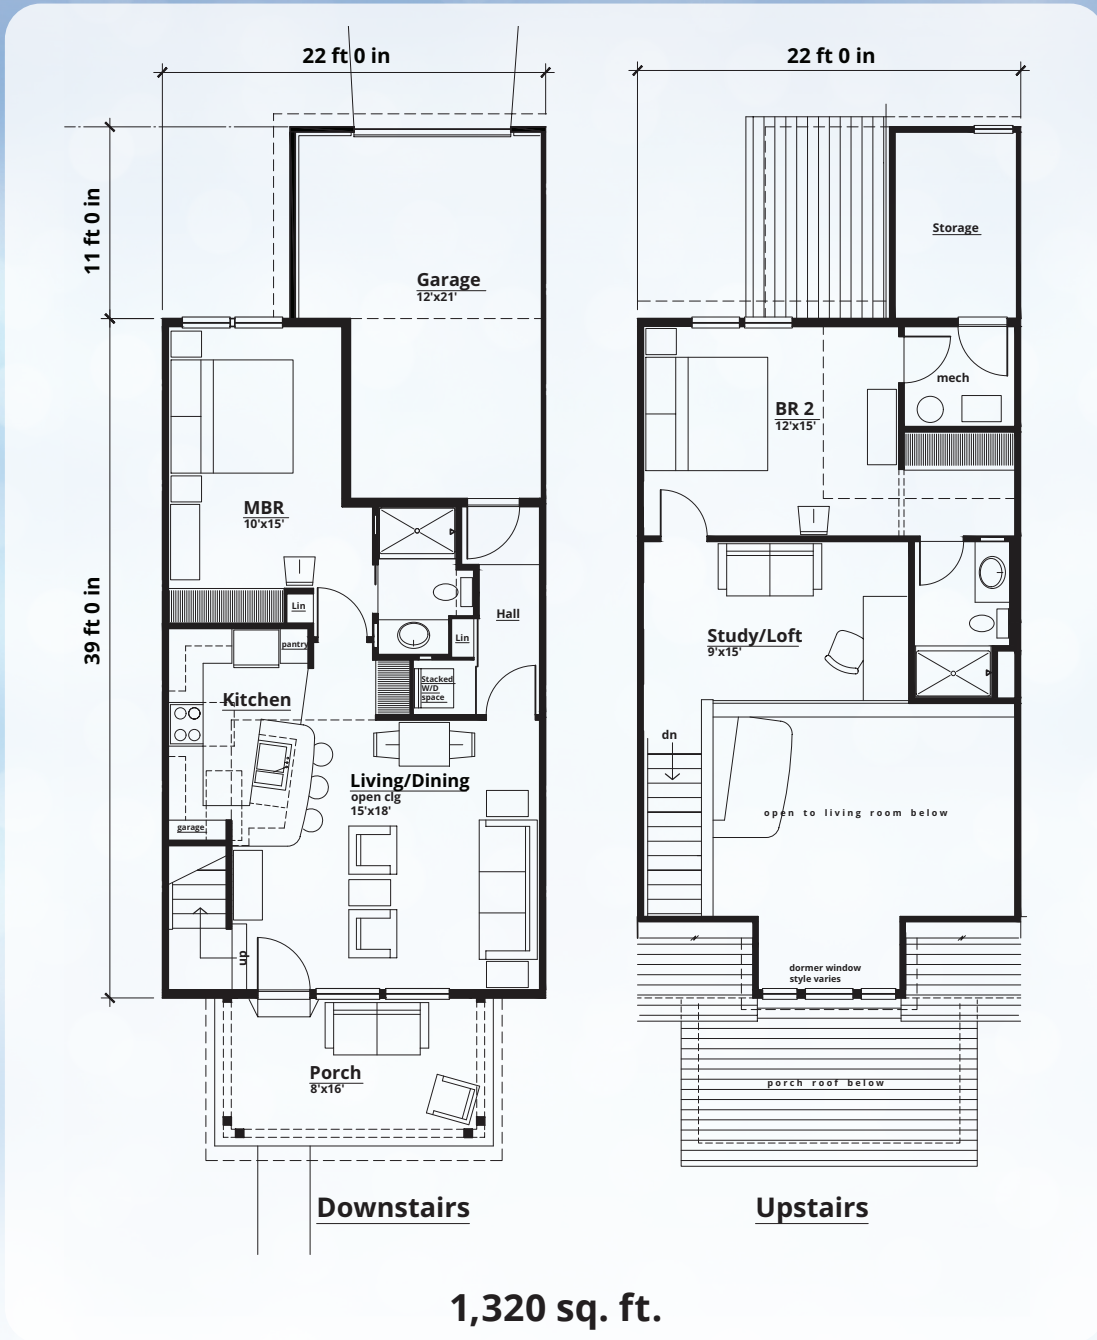

THE HAMLET ON DARBY

Two Bedroom Townhome

UNITED CHURCH HOMES®
the **HAMLET ON DARBY**

457 South Chillicothe Street | Plain City, OH 43064
614.956.3037

unitedchurchhomes.org/hamlet-on-darby

We do not discriminate based upon race, color, creed, national origin, religion, gender, sexual orientation, gender identity and/or expression, age, disability, genetic information or ancestry.