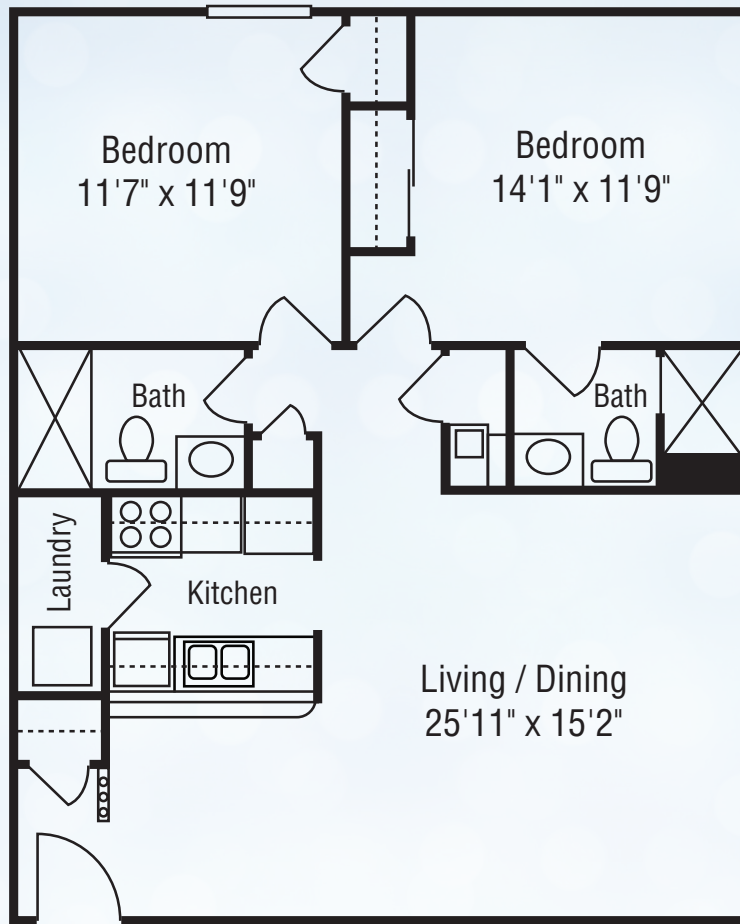

WATERFORD

Studio

ADAMS

One Bedroom

310 Sq. Ft.

627 Sq. Ft.

UNITED CHURCH HOMES[®]
the Trinity Community at **MIAMI TOWNSHIP**

7847 Lois Circle | Dayton, Ohio 45459
937.435.5269
trinityatmiamitownship.org

Two Bedroom

908 Sq. Ft.

UNITED CHURCH HOMES®
the Trinity Community at **MIAMI TOWNSHIP**

7847 Lois Circle | Dayton, Ohio 45459
937.435.5269
trinityatmiamitownship.org

We do not discriminate based upon race, color, creed, national origin, religion, gender, sexual orientation, gender identity and/or expression, age, disability, genetic information or ancestry.

WESTFALL

Two Bedroom

1,047 Sq. Ft.

UNITED CHURCH HOMES[®]
the Trinity Community at **MIAMI TOWNSHIP**

7847 Lois Circle | Dayton, Ohio 45459
937.435.5269
trinityatmiamitownship.org

We do not discriminate based upon race, color, creed, national origin, religion, gender, sexual orientation, gender identity and/or expression, age, disability, genetic information or ancestry.