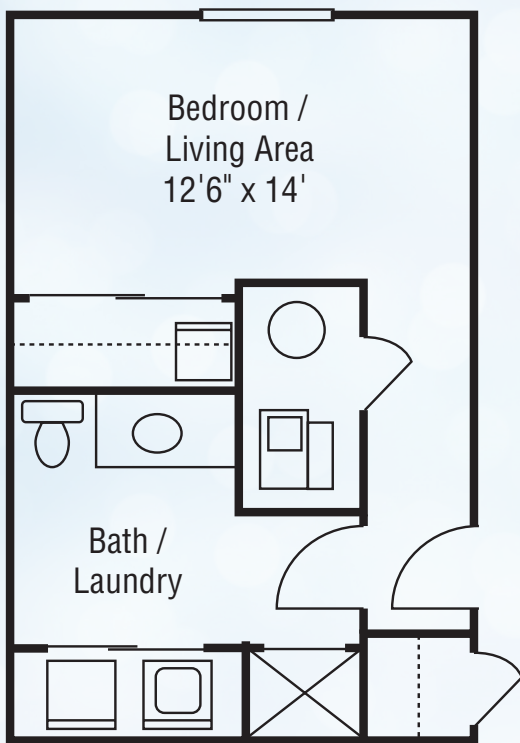

WATERFORD

Studio

ADAMS

One Bedroom

310 Sq. Ft.

627 Sq. Ft.

UNITED CHURCH HOMES[®]
the Trinity Community at **MIAMI TOWNSHIP**

7847 Lois Circle | Dayton, Ohio 45459
937.435.5269
trinityatmiamitownship.org

Two Bedroom

908 Sq. Ft.

UNITED CHURCH HOMES®
the Trinity Community at **MIAMI TOWNSHIP**

7847 Lois Circle | Dayton, Ohio 45459
937.435.5269
trinityatmiamitownship.org

We do not discriminate based upon race, color, creed, national origin, religion, gender, sexual orientation, gender identity and/or expression, age, disability, genetic information or ancestry.