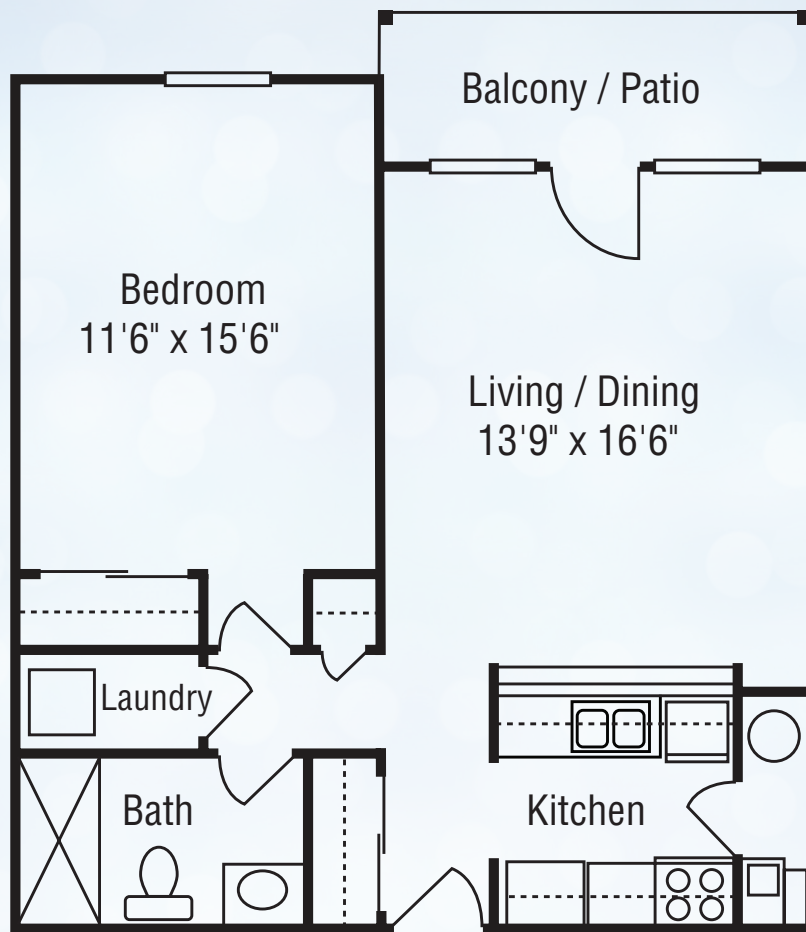

WESTFALL

Two Bedroom

1,047 Sq. Ft.

UNITED CHURCH HOMES[®]
the Trinity Community at **MIAMI TOWNSHIP**

7847 Lois Circle | Dayton, Ohio 45459
937.435.5269
trinityatmiamitownship.org

We do not discriminate based upon race, color, creed, national origin, religion, gender, sexual orientation, gender identity and/or expression, age, disability, genetic information or ancestry.

CHARLESTON

Two Bedroom

1,017 Sq. Ft.

UNITED CHURCH HOMES®
the Trinity Community at **MIAMI TOWNSHIP**

7847 Lois Circle | Dayton, Ohio 45459
937.435.5269
trinityatmiamitownship.org

We do not discriminate based upon race, color, creed, national origin, religion, gender, sexual orientation, gender identity and/or expression, age, disability, genetic information or ancestry.

SAVANNAH

One Bedroom

728 Sq. Ft.

UNITED CHURCH HOMES®
the Trinity Community at **MIAMI TOWNSHIP**

7847 Lois Circle | Dayton, Ohio 45459
937.435.5269
trinityatmiamitownship.org

We do not discriminate based upon race, color, creed, national origin, religion, gender, sexual orientation, gender identity and/or expression, age, disability, genetic information or ancestry.