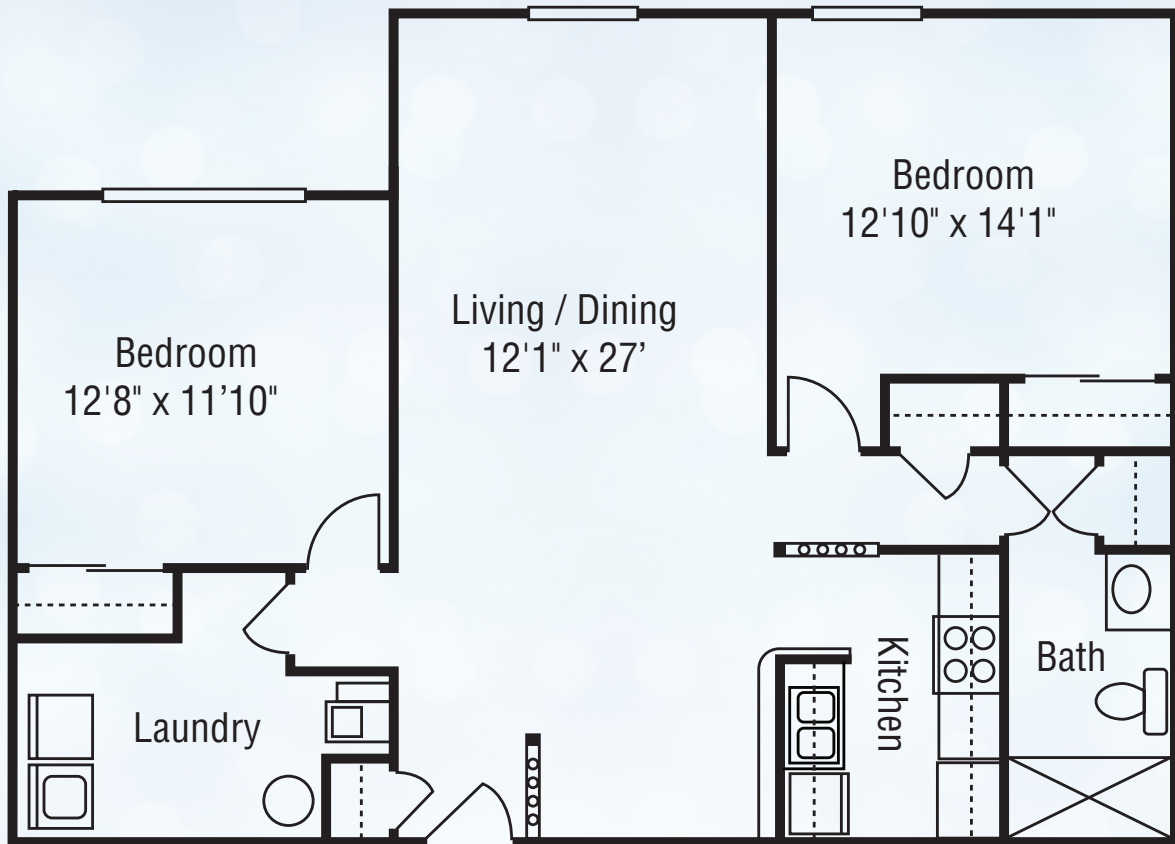

WESTFALL

Two Bedroom

1,047 Sq. Ft.

UNITED CHURCH HOMES[®]
the Trinity Community at **MIAMI TOWNSHIP**

7847 Lois Circle | Dayton, Ohio 45459
937.435.5269
trinityatmiamitownship.org

We do not discriminate based upon race, color, creed, national origin, religion, gender, sexual orientation, gender identity and/or expression, age, disability, genetic information or ancestry.

CHARLESTON

Two Bedroom

1,017 Sq. Ft.

UNITED CHURCH HOMES®
the Trinity Community at **MIAMI TOWNSHIP**

7847 Lois Circle | Dayton, Ohio 45459
937.435.5269
trinityatmiamitownship.org

We do not discriminate based upon race, color, creed, national origin, religion, gender, sexual orientation, gender identity and/or expression, age, disability, genetic information or ancestry.