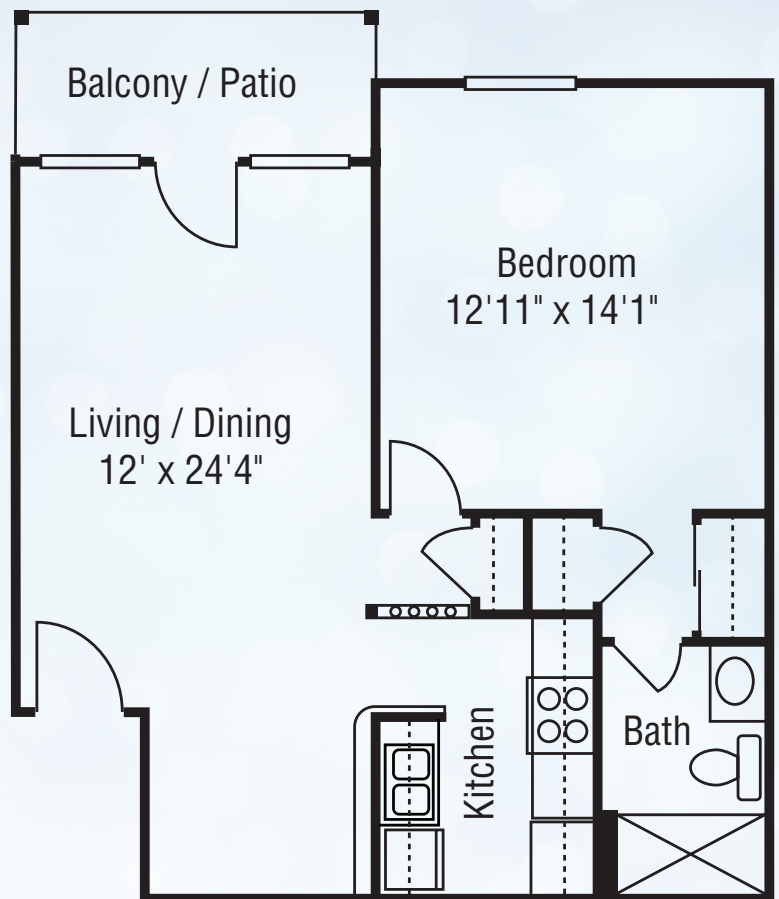

WATERFORD

Studio

ADAMS

One Bedroom

310 Sq. Ft.

627 Sq. Ft.

UNITED CHURCH HOMES[®]
the Trinity Community at **MIAMI TOWNSHIP**

7847 Lois Circle | Dayton, Ohio 45459
937.435.5269
trinityatmiamitownship.org

Two Bedroom

908 Sq. Ft.

UNITED CHURCH HOMES®
the Trinity Community at **MIAMI TOWNSHIP**

7847 Lois Circle | Dayton, Ohio 45459
937.435.5269
trinityatmiamitownship.org

We do not discriminate based upon race, color, creed, national origin, religion, gender, sexual orientation, gender identity and/or expression, age, disability, genetic information or ancestry.

WESTFALL

Two Bedroom

1,047 Sq. Ft.

UNITED CHURCH HOMES[®]
the Trinity Community at **MIAMI TOWNSHIP**

7847 Lois Circle | Dayton, Ohio 45459
937.435.5269
trinityatmiamitownship.org

We do not discriminate based upon race, color, creed, national origin, religion, gender, sexual orientation, gender identity and/or expression, age, disability, genetic information or ancestry.

CHARLESTON

Two Bedroom

1,017 Sq. Ft.

UNITED CHURCH HOMES®
the Trinity Community at **MIAMI TOWNSHIP**

7847 Lois Circle | Dayton, Ohio 45459
937.435.5269
trinityatmiamitownship.org

We do not discriminate based upon race, color, creed, national origin, religion, gender, sexual orientation, gender identity and/or expression, age, disability, genetic information or ancestry.