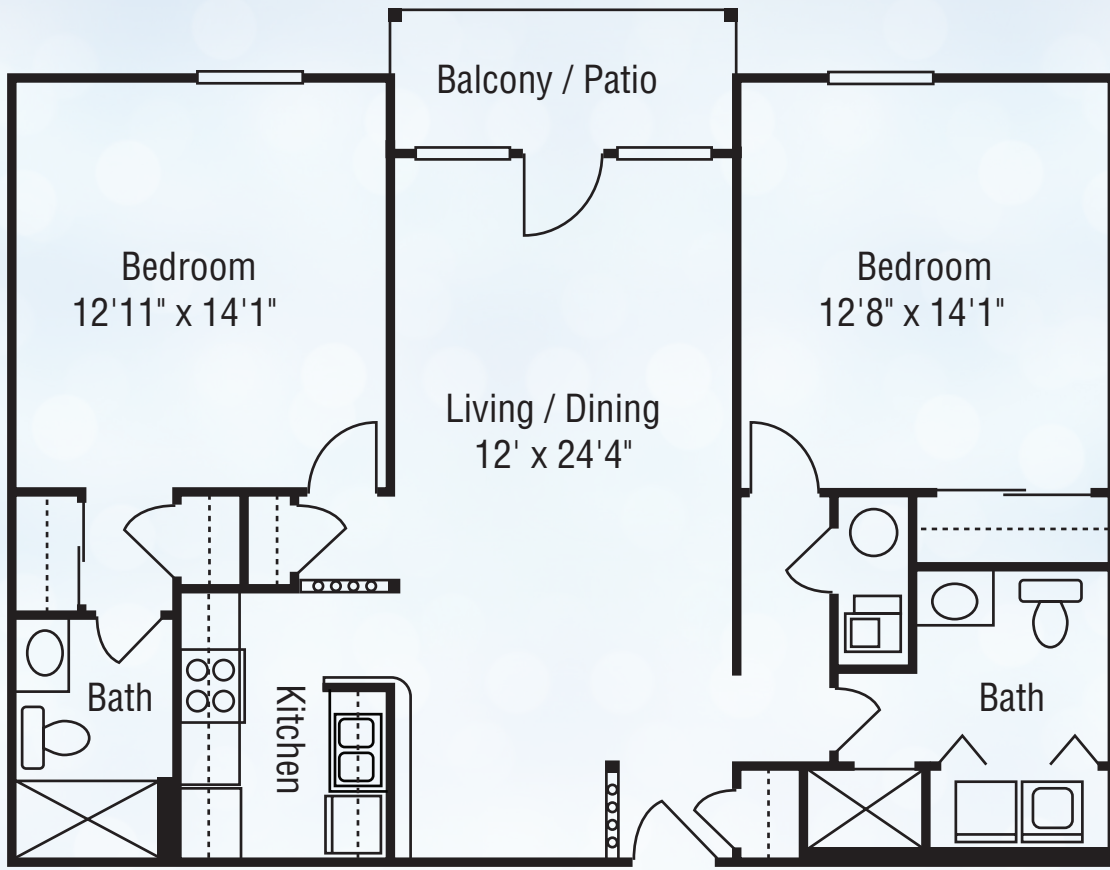

Two Bedroom

908 Sq. Ft.

UNITED CHURCH HOMES®
the Trinity Community at **MIAMI TOWNSHIP**

7847 Lois Circle | Dayton, Ohio 45459
937.435.5269
trinityatmiamitownship.org

We do not discriminate based upon race, color, creed, national origin, religion, gender, sexual orientation, gender identity and/or expression, age, disability, genetic information or ancestry.

WESTFALL

Two Bedroom

1,047 Sq. Ft.

UNITED CHURCH HOMES[®]
the Trinity Community at **MIAMI TOWNSHIP**

7847 Lois Circle | Dayton, Ohio 45459
937.435.5269
trinityatmiamitownship.org

We do not discriminate based upon race, color, creed, national origin, religion, gender, sexual orientation, gender identity and/or expression, age, disability, genetic information or ancestry.

CHARLESTON

Two Bedroom

1,017 Sq. Ft.

UNITED CHURCH HOMES®
the Trinity Community at **MIAMI TOWNSHIP**

7847 Lois Circle | Dayton, Ohio 45459
937.435.5269
trinityatmiamitownship.org

We do not discriminate based upon race, color, creed, national origin, religion, gender, sexual orientation, gender identity and/or expression, age, disability, genetic information or ancestry.